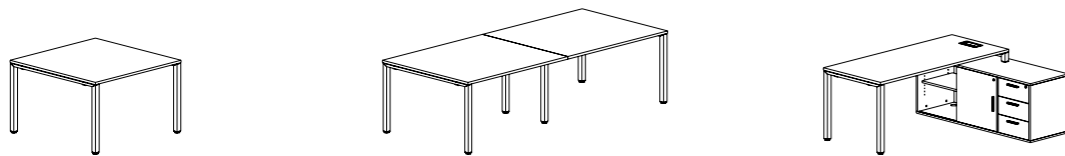

MEASURES
MEDIDAS / DIMENSIONES / MESURES

BETTER  

DESK
SECRETÁRIA
MESA
BUREAU
800/1000/1200/1400/1600/1800/2000 x 600 x 740
800/1000/1200/1400/1600/1800/2000 x 700 x 740
800/1000/1200/1400/1600/1800/2000 x 800 x 740

DOUBLE DESK
SECRETÁRIA DUPLA
MESA DOBLE
DOUBLE BUREAU
2400/2800/3200/3600/4000 x 600 x 740
2400/2800/3200/3600/4000 x 700 x 740
2400/2800/3200/3600/4000 x 800 x 740

TRIPLE DESK
SECRETÁRIA TRIPLA
MESA TRIPLE
TRIPLE BUREAU
3600/4200/4800/5400/6000 x 600 x 740
3600/4200/4800/5400/6000 x 700 x 740
3600/4200/4800/5400/6000 x 800 x 740

RETURN
MÓDULO
ALA
RETUR
800/1000/1200 x 600 x 740

2P BENCH
ILHA 2 POSTOS
CONJUNTO 2P
ENSEMBLE 2P
1200/1400/1600/1800/2000 x 1200 x 740
1200/1400/1600/1800/2000 x 1400 x 740
1200/1400/1600/1800/2000 x 1600 x 740

4P BENCH
ILHA 4 POSTOS
CONJUNTO 4P
ENSEMBLE 4P
2400/2800/3200/3600/4000 x 1200 x 740
2400/2800/3200/3600/4000 x 1400 x 740
2400/2800/3200/3600/4000 x 1600 x 740

6P BENCH
ILHA 6 POSTOS
CONJUNTO 6P
ENSEMBLE 6P
3600/4200/4800/5400/6000 x 1200 x 740
3600/4200/4800/5400/6000 x 1400 x 740
3600/4200/4800/5400/6000 x 1600 x 740