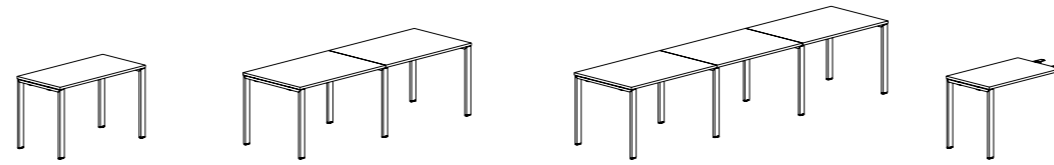

DESK
SECRETÁRIA
MESA
BUREAU
800/1000/1200/1400/1600/1800/2000 x 600 x 740
800/1000/1200/1400/1600/1800/2000 x 700 x 740
800/1000/1200/1400/1600/1800/2000 x 800 x 740

DOUBLE DESK
SECRETÁRIA DUPLA
MESA DOBLE
DOUBLE BUREAU
2400/2800/3200/3600/4000 x 600 x 740
2400/2800/3200/3600/4000 x 700 x 740
2400/2800/3200/3600/4000 x 800 x 740

TRIPLE DESK
SECRETÁRIA TRIPLA
MESA TRIPLE
TRIPLE BUREAU
3600/4200/4800/5400/6000 x 600 x 740
3600/4200/4800/5400/6000 x 700 x 740
3600/4200/4800/5400/6000 x 800 x 740

RETURN
MÓDULO
ALA
RETUR
800/1000/1200 x 600 x 740