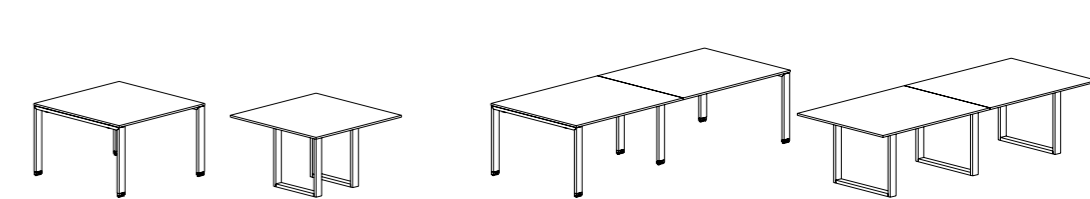

MEETING TABLE
MESA REUNIÃO
MESA REUNIÓN
TABLE DE RÉUNION
1000/2000 x 1000 x 740
1200/2300 x 1200 x 740
1400 x 1400 x 740
1600 x 1600 x 740

MEETING TABLE
MESA REUNIÃO
MESA REUNIÓN
TABLE DE RÉUNION
3000/4000 x 1200 x 740
3200 x 1600 x 740