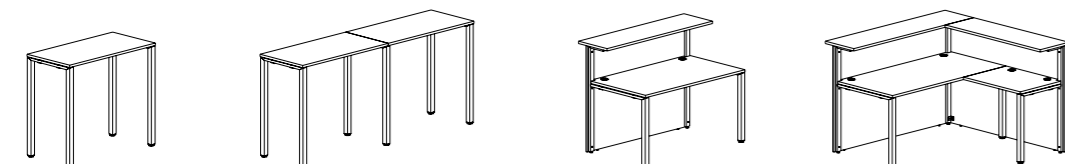

SIT STAND TABLE
MESA ALTA
MESA ALTA
TABLE HAUTE
1200/1400/1600/1800/2000 x 600 x 740
1200/1400/1600/1800/2000 x 700 x 740
1200/1400/1600/1800/2000 x 800 x 740

DOUBLE SIT STAND TABLE
MESA ALTA DUPLA
MESA ALTA DOBLE
TABLE HAUTE DOUBLE
2400/2800/3200/3600/4000 x 600 x 740
2400/2800/3200/3600/4000 x 700 x 740
2400/2800/3200/3600/4000 x 800 x 740

COUNTER
BALCÃO
RECEPCIÓN
COMPTEUR
800/1080/1280/1480/1680/1880/2080 x 800 x 1135

COUNTER "L"
BALCÃO "L"
RECEPCIÓN "L"
COMPTEUR "L"
1680/1880/2080 x 1735 x 1135
L / R

BETTER