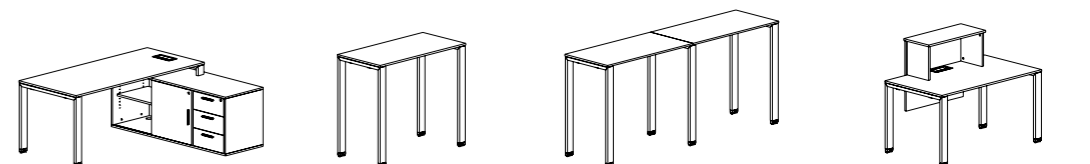

EXECUTIVE DESK
POSTO DIREÇÃO
PUERTO DIRECCIÓN
BUREAU DIRECTION
1600/1800/2000 x 1600 x 740
2G . L / R

SIT STAND TABLE
MESA ALTA
MESA ALTA
TABLE HAUTE
1200/1400/1600/1800/2000 x 600 x 740
1200/1400/1600/1800/2000 x 700 x 740
1200/1400/1600/1800/2000 x 800 x 740

DOUBLE SIT STAND TABLE
MESA ALTA DUPLA
MESA ALTA DOBLE
TABLE HAUTE DOUBLE
2400/2800/3200/3600/4000 x 600 x 740
2400/2800/3200/3600/4000 x 700 x 740
2400/2800/3200/3600/4000 x 800 x 740

COUNTER
BALCÃO
RECEPCIÓN
COMPTEUR
800/1000/1200/1400/1600/1800/2000 x 800 x 1110