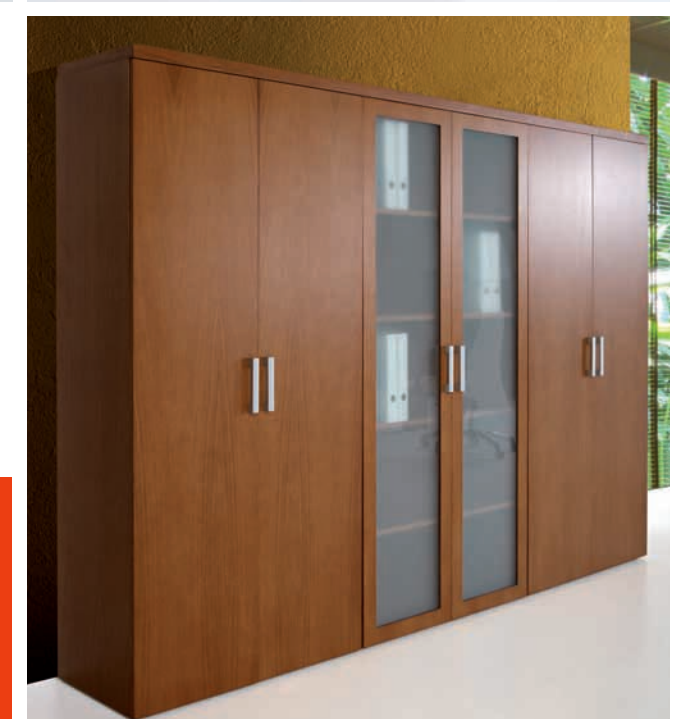

Quality

Charm and quality in your office.
Charme e qualidade no seu escritório.
Encanto y la calidad en su oficina.