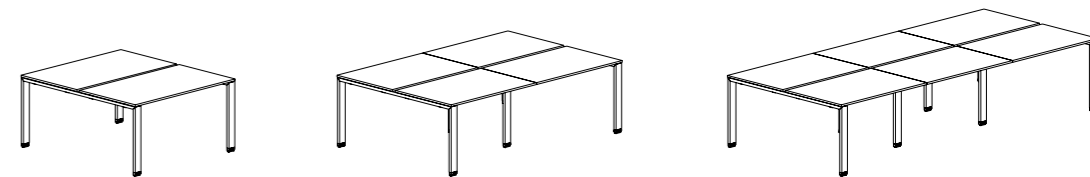

2P BENCH
ILHA 2 POSTOS
CONJUNTO 2P
ENSEMBLE 2P
1200/1400/1600/1800/2000 x 1200 x 740
1200/1400/1600/1800/2000 x 1400 x 740
1200/1400/1600/1800/2000 x 1600 x 740

4P BENCH
ILHA 4 POSTOS
CONJUNTO 4P
ENSEMBLE 4P
2400/2800/3200/3600/4000 x 1200 x 740
2400/2800/3200/3600/4000 x 1400 x 740
2400/2800/3200/3600/4000 x 1600 x 740

6P BENCH
ILHA 6 POSTOS
CONJUNTO 6P
ENSEMBLE 6P
3600/4200/4800/5400/6000 x 1200 x 740
3600/4200/4800/5400/6000 x 1400 x 740
3600/4200/4800/5400/6000 x 1600 x 740