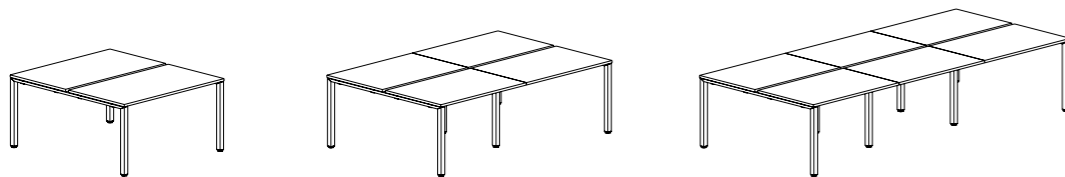

2P BENCH
ILHA 2 POSTOS
CONJUNTO 2P
ENSEMBLE 2P
1200/1400/1600/1800/2000 x 1200 x 740
1200/1400/1600/1800/2000 x 1400 x 740
1200/1400/1600/1800/2000 x 1600 x 740

4P BENCH
ILHA 4 POSTOS
CONJUNTO 4P
ENSEMBLE 4P
2400/2800/3200/3600/4000 x 1200 x 740
2400/2800/3200/3600/4000 x 1400 x 740
2400/2800/3200/3600/4000 x 1600 x 740

6P BENCH
ILHA 6 POSTOS
CONJUNTO 6P
ENSEMBLE 6P
3600/4200/4800/5400/6000 x 1200 x 740
3600/4200/4800/5400/6000 x 1400 x 740
3600/4200/4800/5400/6000 x 1600 x 740