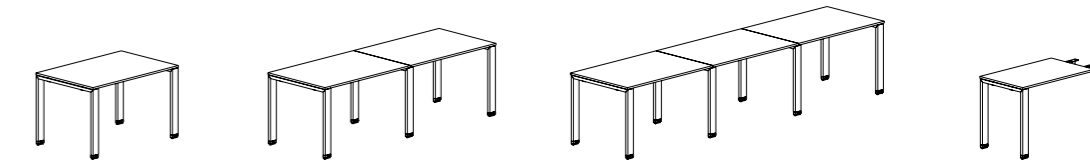

MEASURES
MEDIDAS / DIMENSIONES / MESURES

BETTER

DESK
SECRETÁRIA
MESA
BUREAU
800/1000/1200/1400/1600/1800/2000 x 600 x 740
800/1000/1200/1400/1600/1800/2000 x 700 x 740
800/1000/1200/1400/1600/1800/2000 x 800 x 740

DOUBLE DESK
SECRETÁRIA DUPLA
MESA DOBLE
DOUBLE BUREAU
2400/2800/3200/3600/4000 x 600 x 740
2400/2800/3200/3600/4000 x 700 x 740
2400/2800/3200/3600/4000 x 800 x 740

TRIPLE DESK
SECRETÁRIA TRIPLA
MESA TRIPLE
TRIPLE BUREAU
3600/4200/4800/5400/6000 x 600 x 740
3600/4200/4800/5400/6000 x 700 x 740
3600/4200/4800/5400/6000 x 800 x 740

RETURN
MÓDULO
ALA
RETUR
800/1000/1200 x 600 x 740